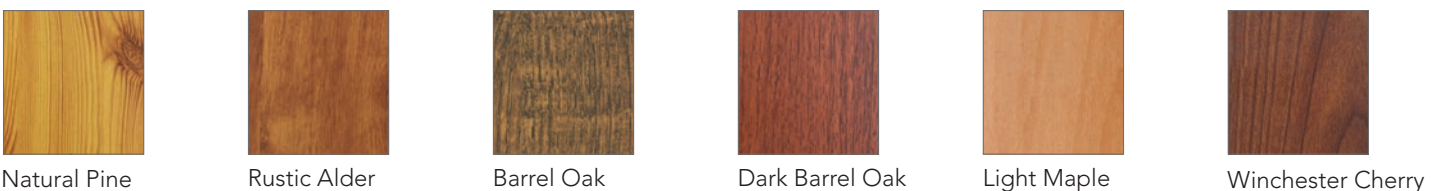

Actual colors may vary from brochure due to fluctuations in the printing process. Always request a color sample from your Overhead Door Distributor for accurate color matching.