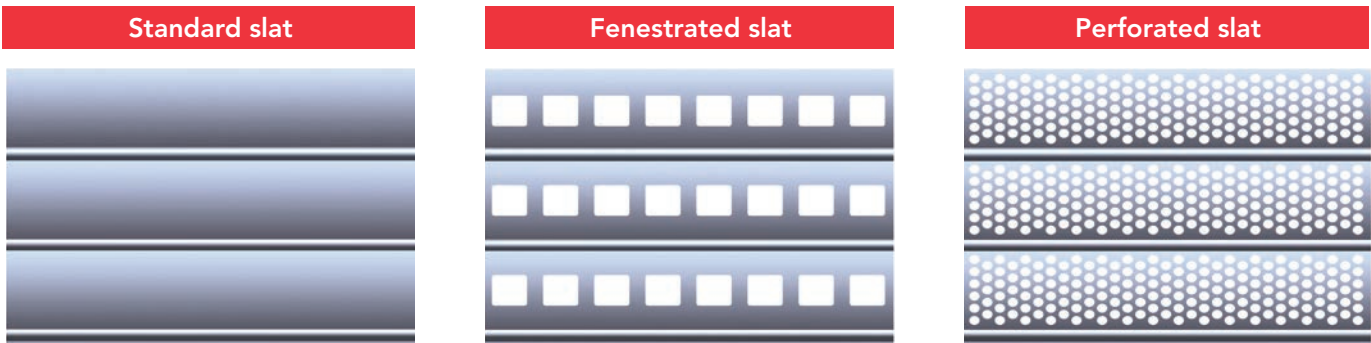

Versatile and attractive, Allura™ shutter is perfect for security in high pedestrian traffic areas

Heavily visited areas such as retail stores, pharmacies and hospitals often need the security that the Allura™ shutter door offers as well as the flexibility in the aesthetic options to match the surrounding environment.

Allura™ Model 653 is a next generation light-duty door solution that is versatile enough for specialty uses and has a space-saving design, making it perfect for installations with limited side room and headroom. Multiple perforation and fenestration options allow for many configurations with the right amount of light and air passage.

Hood with bracket dimensions

Door height	Box size
Up to 8'	7" x 7"
9' to 10'	8" x 8"
11' to 12'	9" x 9"
13' to 14'	10" x 10"

Slat style

Color options

Standard powder coat finish